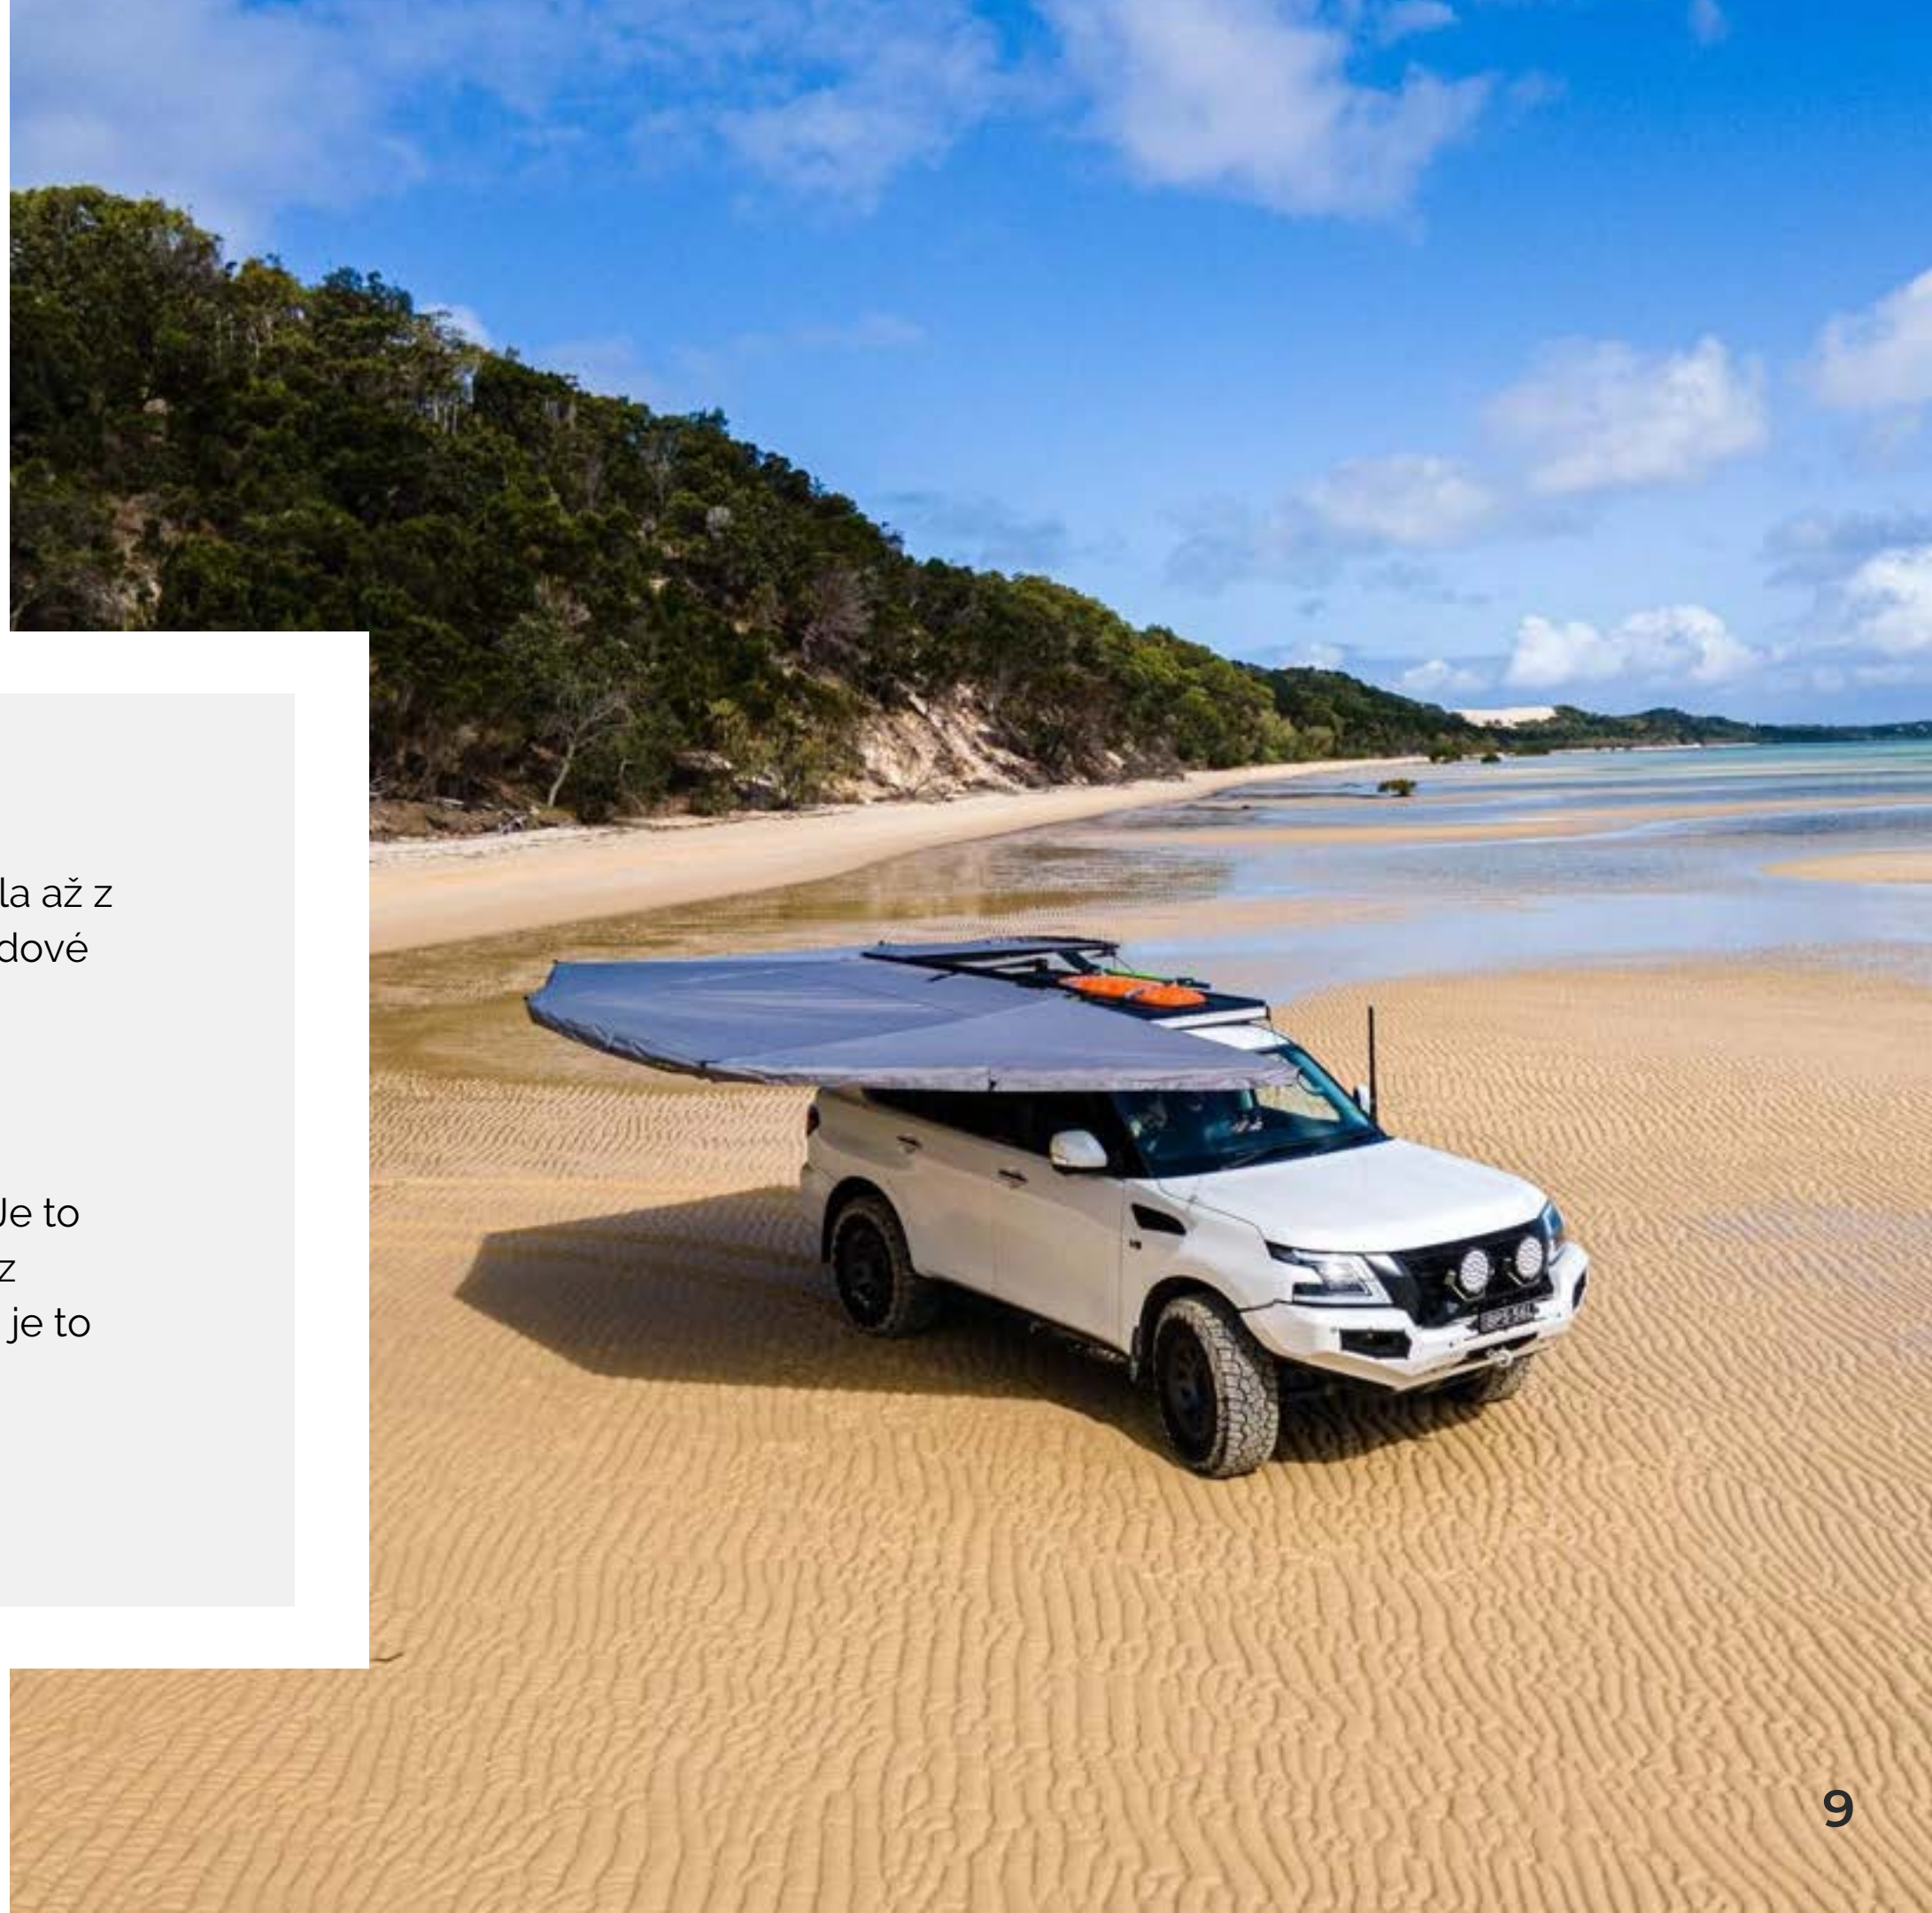

O BUSHWACCE

Značka Bushwakka představuje prvotřídní kvalitu, která k nám dorazila až z Austrálie. Vynikající **markýzy**, **střešní stany** a **příslušenství** pro opravdové dobrodružství.

Bushwakka produkty jsou symbolem luxusu a komfortu na cestách. Je to výrobek, který vám umožní vychutnat si své dobrodružství bez obav z nečekaných překážek, jako je déšť nebo příliš slunečný den. Zároveň je to produkt, který se pyšní svým designem a výjimečnou kvalitou.