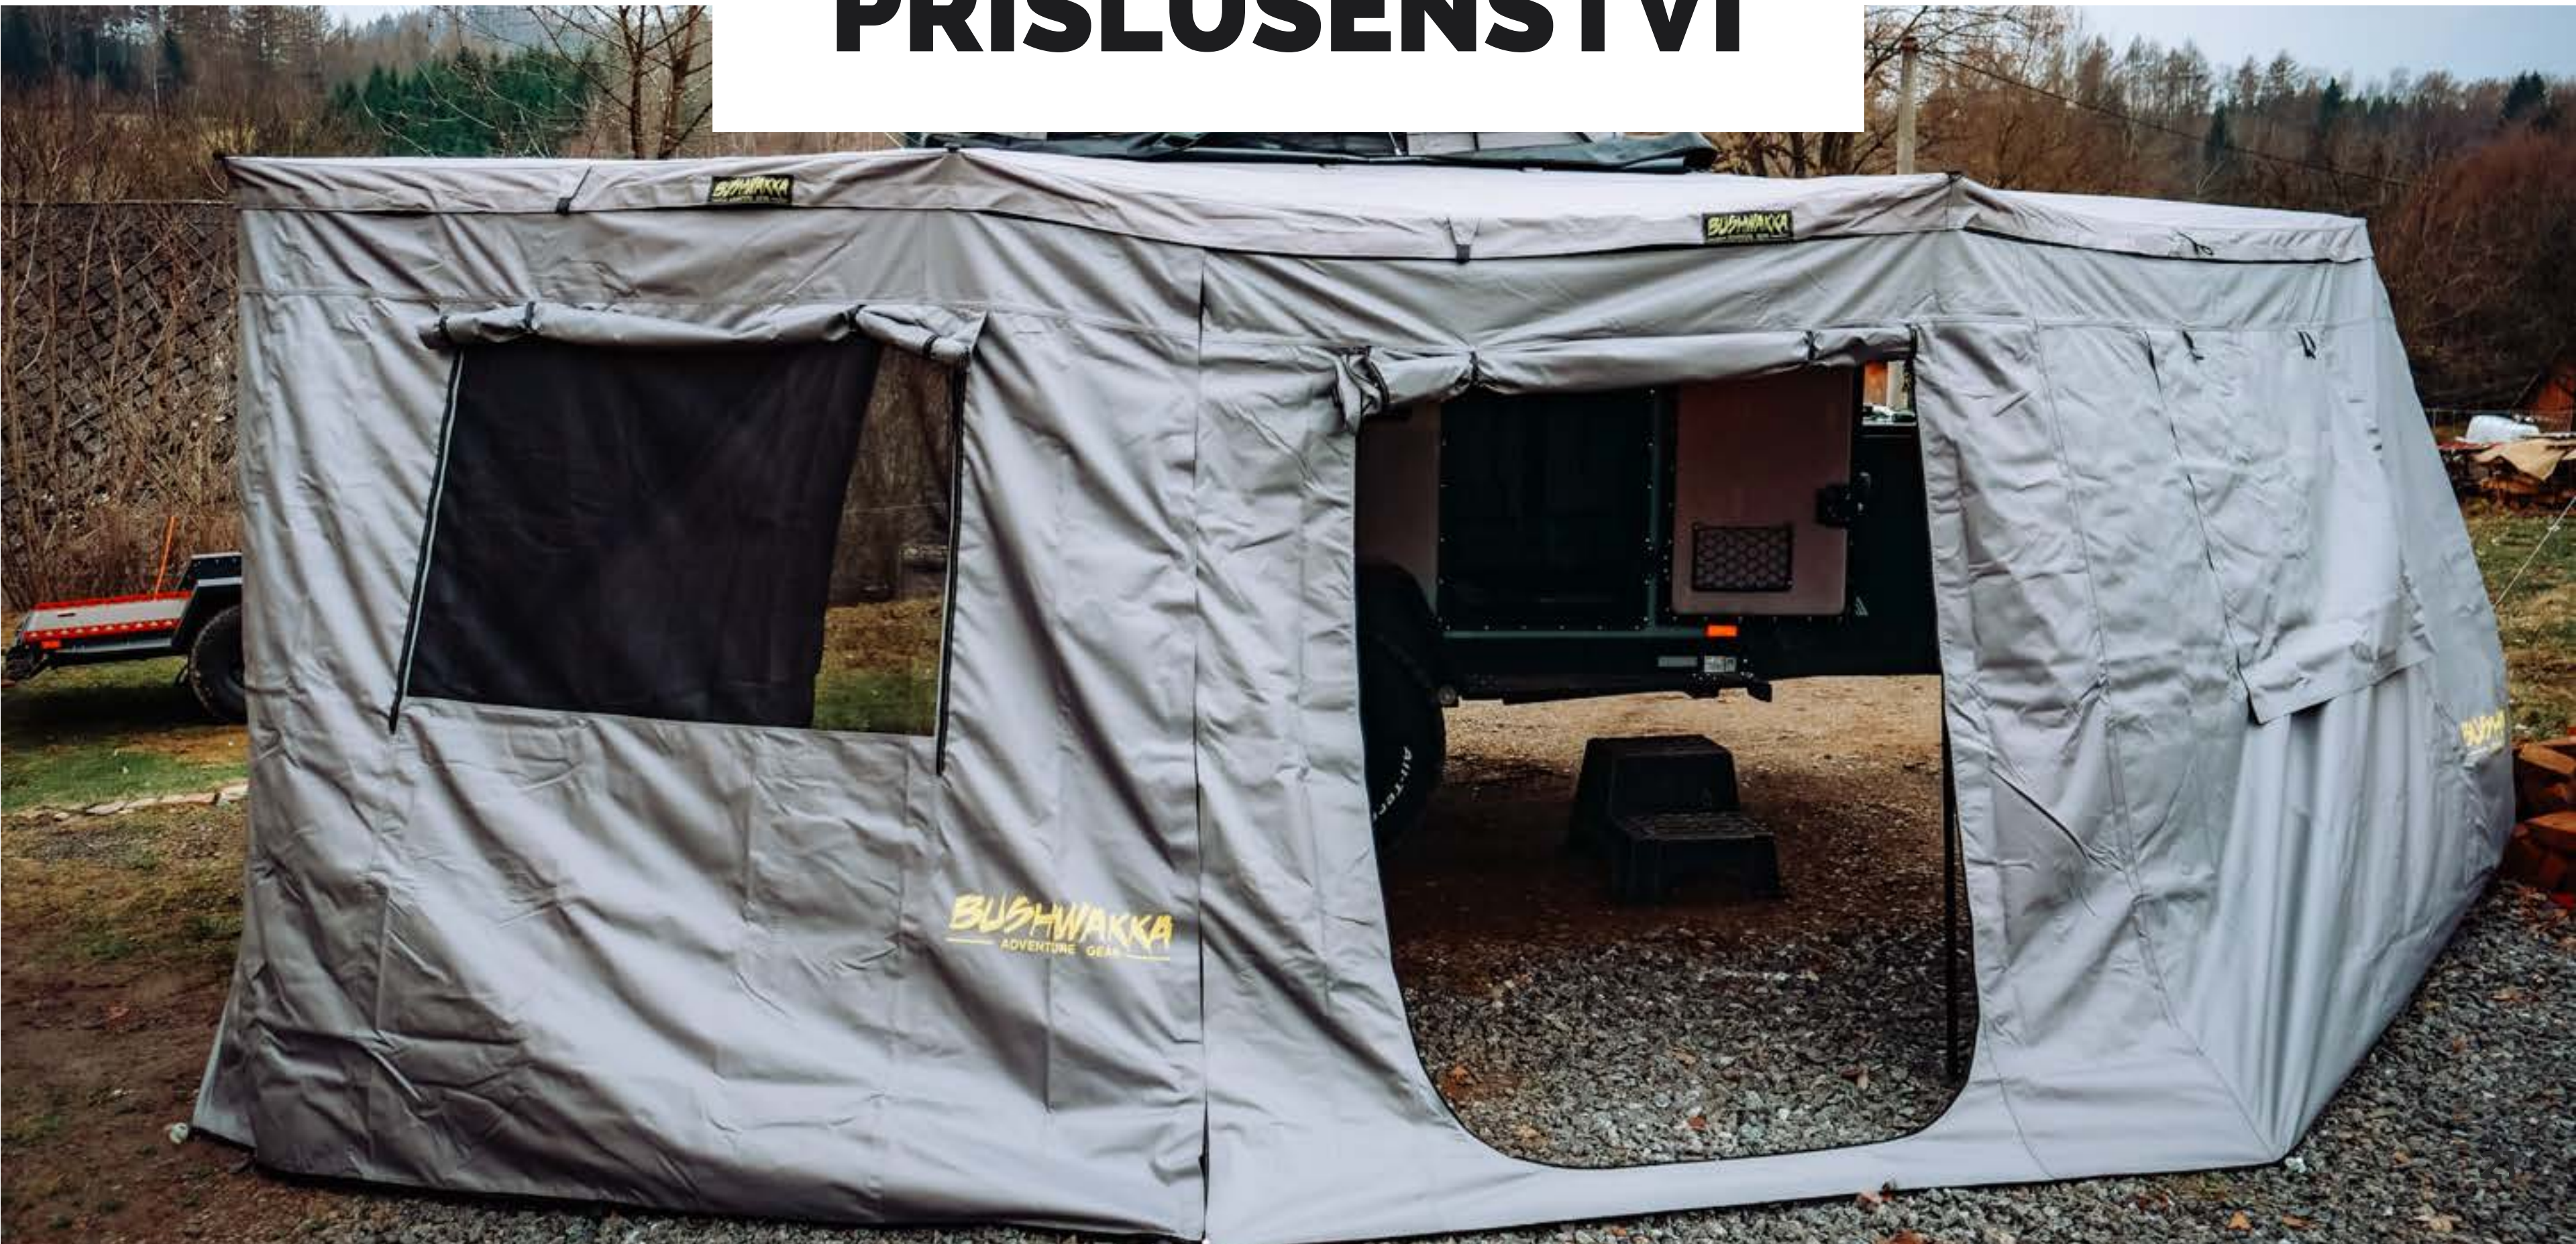

PŘÍSLUŠENSTVÍ